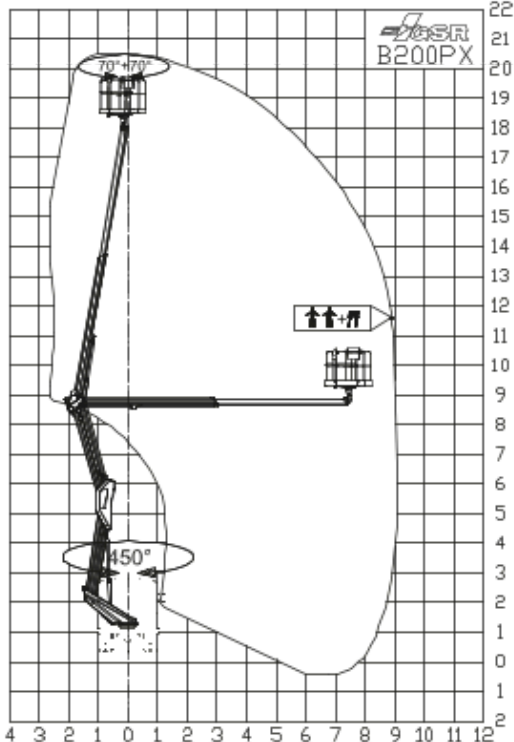

▶▶▶ Z20M

3.05m (10')

2.4m (7'9')

2.85m (9'4')

7.7m (24'3')

Call 0333 800 6000

sales@smartplatforms.co.uk

Jacking width is measured to the centre of the leg and does not include jack pads. All specs serve as a guideline only and are correct at the time of going to print. Smart reserve the right to change the specification without any prior notice.