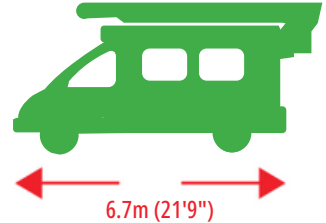

V12HY

V12HY

13m - 42ft

7.3m - 23ft

3500kg

200kg max

B1

Storage Capacity

3.48m (11'5")

Call 0333 800 6000
sales@smartplatforms.co.uk

Jacking width is measured to the centre of the leg and does not include jack pads. All specs serve as a guideline only and are correct at the time of going to print. Smart reserve the right to change the specification without any prior notice.