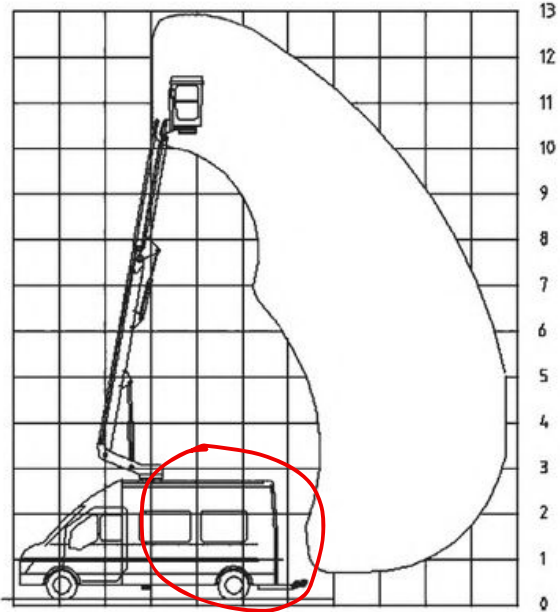

V12HY

V12HY

13m - 42ft

7.3m - 23ft

3500kg

200kg max

B1

Storage Capacity

3.48m (11'5")

Call 0333 800 6000
sales@smartplatforms.co.uk

Jacking width is measured to the centre of the leg and does not include jack pads. All specs serve as a guideline only and are correct at the time of going to print. Smart reserve the right to change the specification without any prior notice.