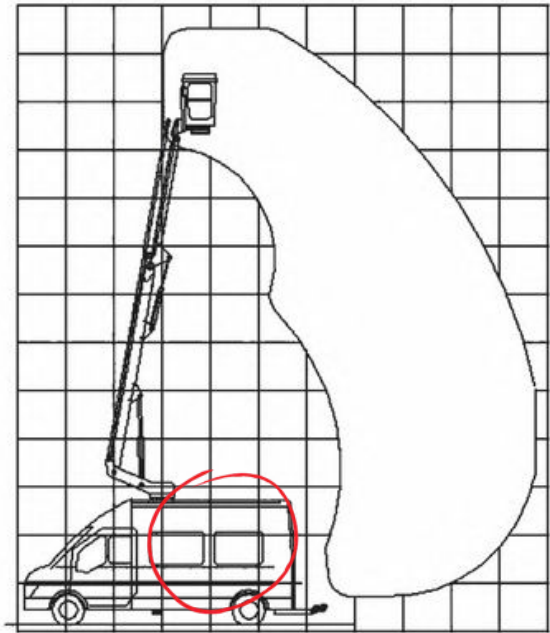

▶▶▶ V12

2.2m (6'56")

3.48m (11'5")

7.26m (23'10")

Storage Capacity

Call 0333 800 6000
sales@smartplatforms.co.uk

All specs serve as a guideline only and are correct at the time of going to print. Smart reserve the right to change the specification without any prior notice.