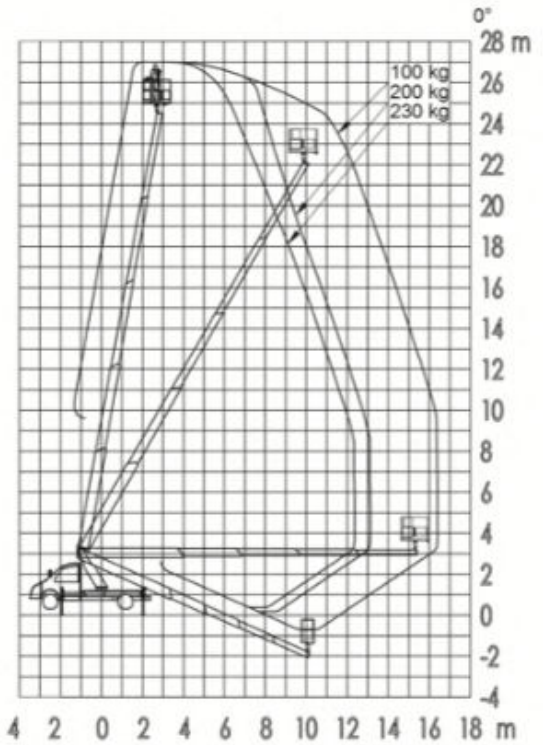

▶▶▶ S27

Call 0333 800 6000
sales@smartplatforms.co.uk

Jacking width is measured to the centre of the leg and does not include jack pads. All specs serve as a guideline only and are correct at the time of going to print. Smart reserve the right to change the specification without any prior notice.