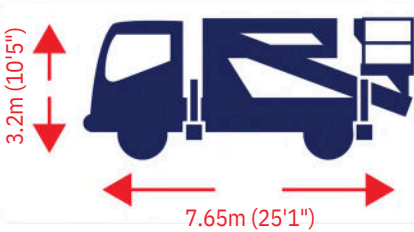

▶▶▶ S27

Call 0333 800 6000
sales@smartplatforms.co.uk

Jacking width is measured to the centre of the leg and does not include jack pads. All specs serve as a guideline only and are correct at the time of going to print. Smart reserve the right to change the specification without any prior notice.