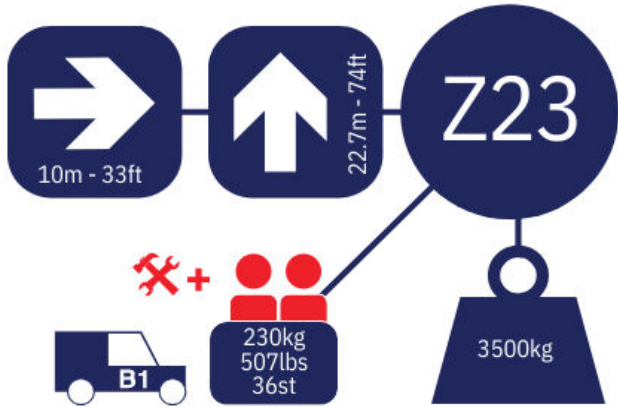

▶▶▶ Z23

1 Day
Self Drive
£237

5 Day
Self Drive
£948

CDW
Per Day
(If needed)
£40

Sat / Sun
Self Drive
£474

Call 0333 800 6000
sales@smartplatforms.co.uk

www.smartplatforms.co.uk