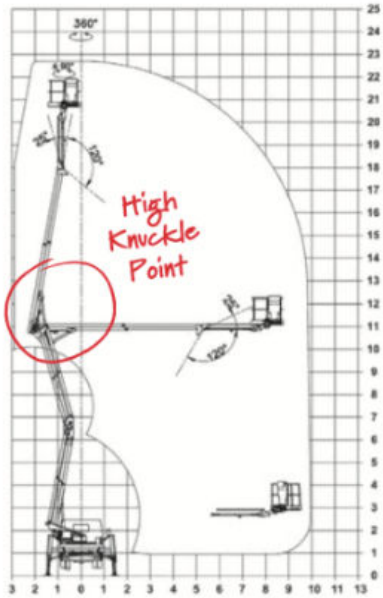

▶▶▶ Z23

1 Day
Self Drive
£237

5 Day
Self Drive
£948

CDW
Per Day
(If needed)
£40

Sat / Sun
Self Drive
£474

Call 0333 800 6000
sales@smartplatforms.co.uk

www.smartplatforms.co.uk