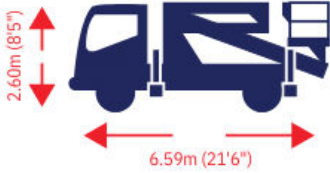

Call 0333 800 6000
sales@smartplatforms.co.uk

www.smartplatforms.co.uk