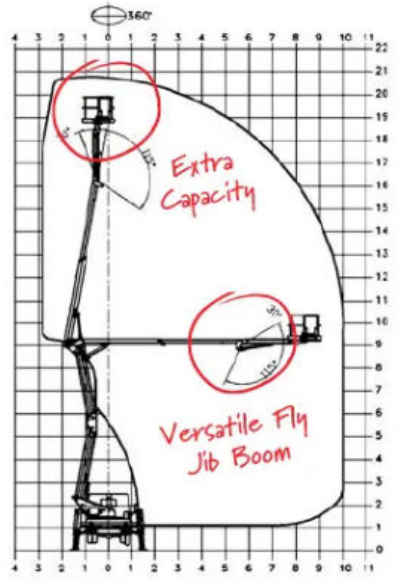

Z21

1 Day
Self Drive
£204

5 Day
Self Drive
£816

CDW
Per Day
(If needed)
£40

Sat / Sun
Self Drive
£408

Call **0333 800 6000**
sales@smartplatforms.co.uk

www.smartplatforms.co.uk