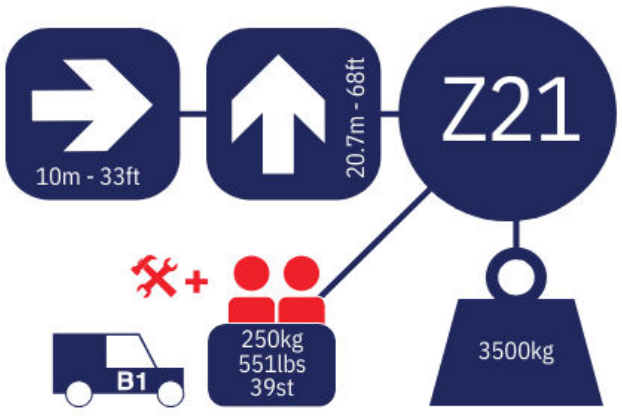

Z21

1 Day
Self Drive
£204

5 Day
Self Drive
£816

CDW
Per Day
(If needed)
£40

Sat / Sun
Self Drive
£408

Call **0333 800 6000**
sales@smartplatforms.co.uk

www.smartplatforms.co.uk