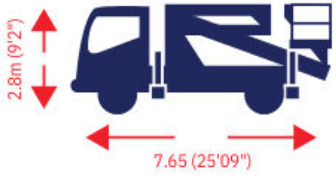

Call **0333 800 6000**
sales@smartplatforms.co.uk

www.smartplatforms.co.uk