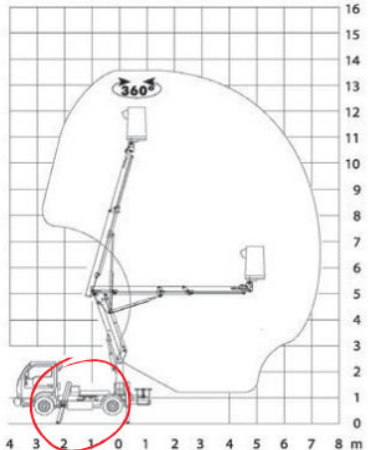

▶▶▶ Z14

- **1 Day**
  Self Drive
  £155
- **5 Day**
  Self Drive
  £620
- **CDW**
  Per Day
  (If needed)
  £40
- **Sat / Sun**
  Self Drive
  £310

Compact
Short
Wheelbase

Call 0333 800 6000
sales@smartplatforms.co.uk

www.smartplatforms.co.uk