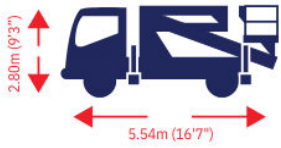

Compact
Short
Wheelbase

Call 0333 800 6000
sales@smartplatforms.co.uk

www.smartplatforms.co.uk