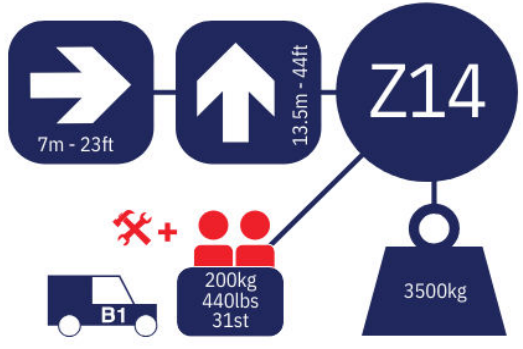

▶▶▶ Z14

- **1 Day**
  Self Drive
  £155
- **5 Day**
  Self Drive
  £620
- **CDW**
  Per Day
  (If needed)
  £40
- **Sat / Sun**
  Self Drive
  £310

Compact
Short
Wheelbase

Call 0333 800 6000
sales@smartplatforms.co.uk

www.smartplatforms.co.uk