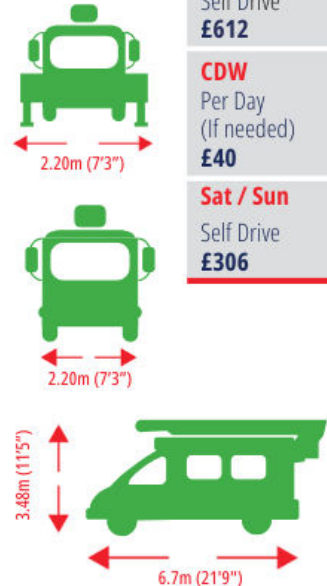

Call 0333 800 6000
sales@smartplatforms.co.uk