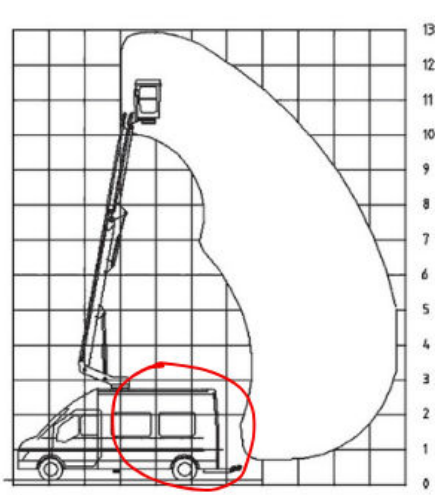

Call 0333 800 6000
sales@smartplatforms.co.uk