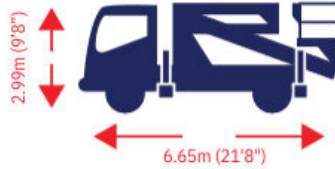

Call 0333 800 6000
sales@smartplatforms.co.uk

www.smartplatforms.co.uk