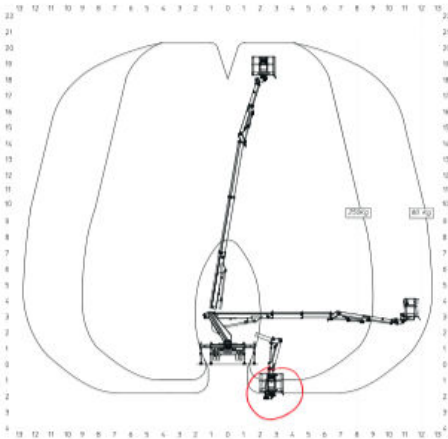

Call 0333 800 6000
sales@smartplatforms.co.uk

www.smartplatforms.co.uk