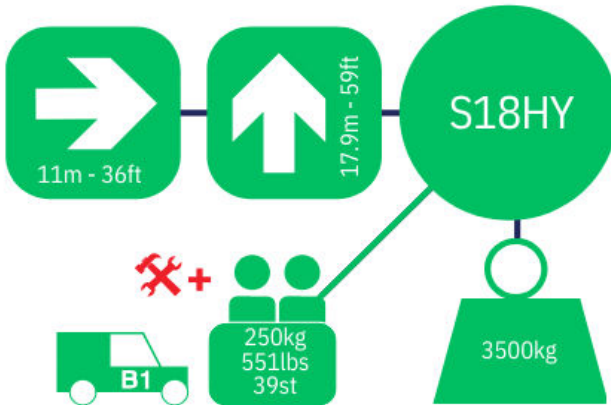

▶▶▶ S18HY

1 Day
Self Drive
£210

5 Day
Self Drive
£840

CDW
Per Day
(If needed)
£40

Sat / Sun
Self Drive
£420

Call 0333 800 6000
sales@smartplatforms.co.uk

www.smartplatforms.co.uk