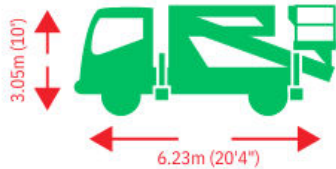

Call 0333 800 6000
sales@smartplatforms.co.uk

www.smartplatforms.co.uk