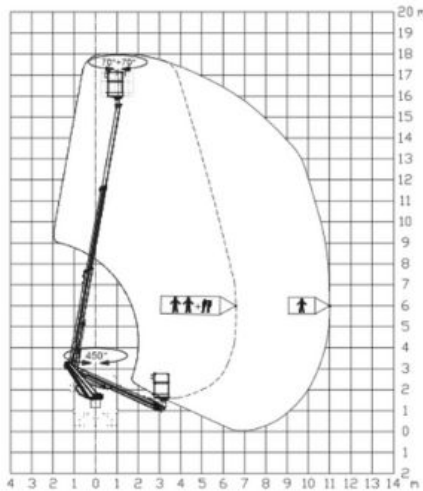

▶▶▶ S18HY

1 Day
Self Drive
£210

5 Day
Self Drive
£840

CDW
Per Day
(If needed)
£40

Sat / Sun
Self Drive
£420

Call 0333 800 6000
sales@smartplatforms.co.uk

www.smartplatforms.co.uk