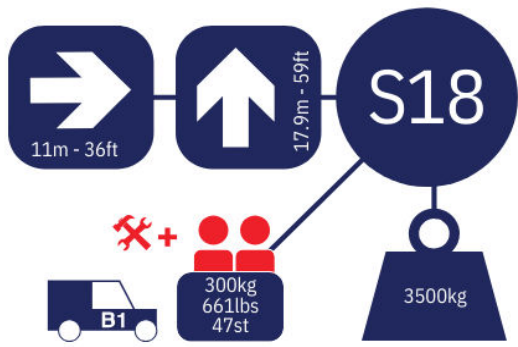

▶▶▶ S18

- **1 Day**
  Self Drive
  £184
- **5 Day**
  Self Drive
  £736
- **CDW**
  Per Day
  (If needed)
  £40
- **Sat / Sun**
  Self Drive
  £368

Call 0333 800 6000
sales@smartplatforms.co.uk

www.smartplatforms.co.uk