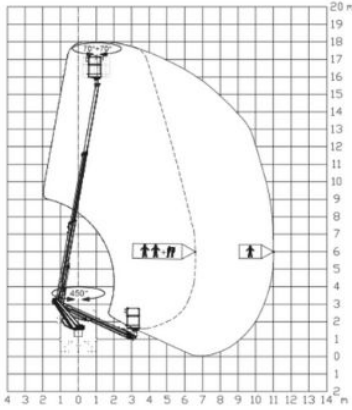

▶▶▶ S18

- **1 Day**
  Self Drive
  £184
- **5 Day**
  Self Drive
  £736
- **CDW**
  Per Day
  (If needed)
  £40
- **Sat / Sun**
  Self Drive
  £368

Call 0333 800 6000
sales@smartplatforms.co.uk

www.smartplatforms.co.uk