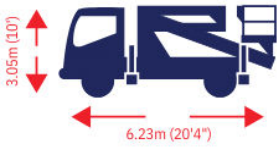

Call 0333 800 6000
sales@smartplatforms.co.uk

www.smartplatforms.co.uk