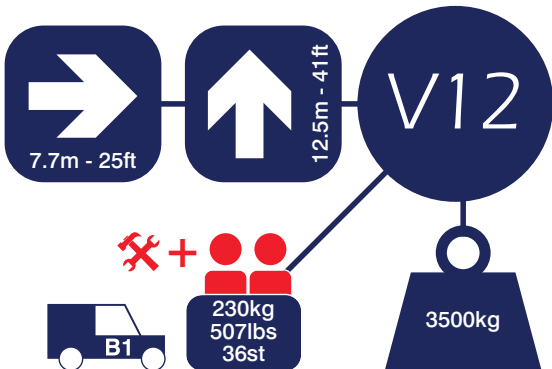

▶▶▶ V12

1 Day
Self Drive
£121

5 Day
Self Drive
£484

CDW
Per Day
(If needed)
£37

Sat / Sun
Self Drive
£242

3.48m (11'5")

Storage Capacity

Call 0333 800 6000
sales@smartplatforms.co.uk