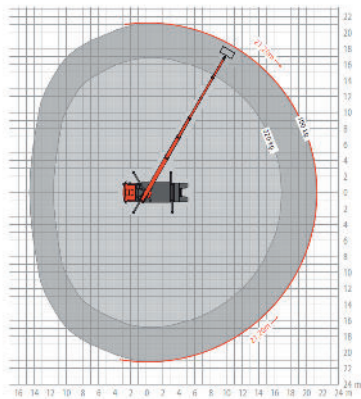

2.53m (8'4")

3.92m (12'10")

3.57m (11'8")

8.82m (28'11")

Call **0333 800 6000**
sales@smartplatforms.co.uk

▶▶▶ S33J

Full Day
Operated
POA

Extended Day
Operated
POA

Overtime
Operated
POA

www.smartplatforms.co.uk