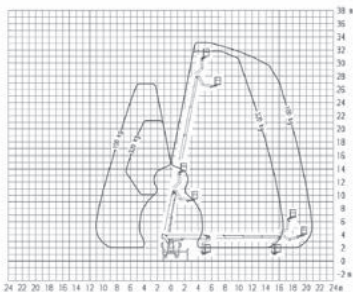

www.smartplatforms.co.uk