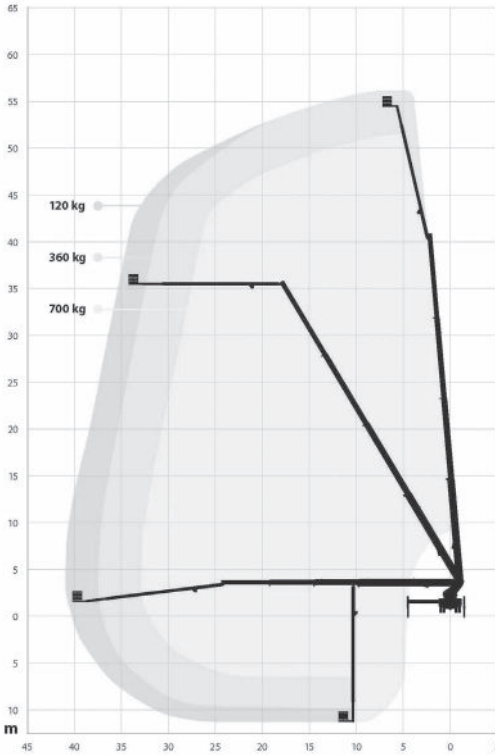

7m (22'9")

2.50m (8'2")

3.8m (12'4")

11.9m (39ft)

Full Day
Operated
POA

Extended Day
Operated
POA

Overtime
Operated
POA

Call 0333 800 6000
sales@smartplatforms.co.uk

Jacking width is measured to the centre of the leg and does not include jack pads.
All specs serve as a guideline only and are correct at the time of going to print.
Smart reserve the right to change the specification without any prior notice.