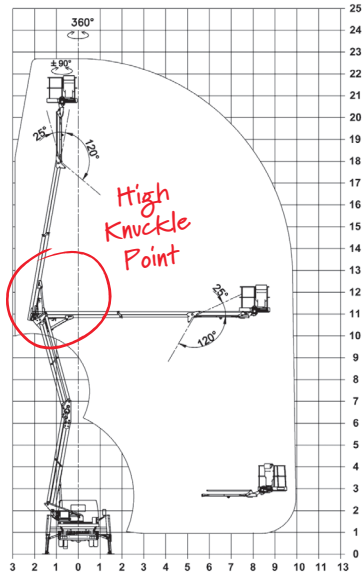

Call **0333 800 6000**
sales@smartplatforms.co.uk