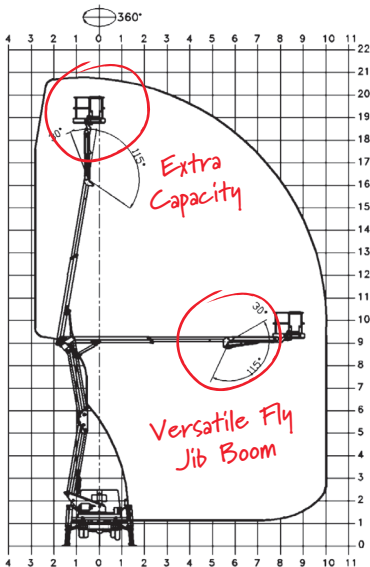

Call 0333 800 6000
sales@smartplatforms.co.uk