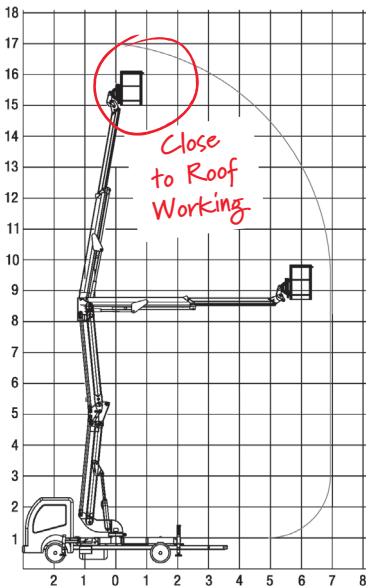

Call **0333 800 6000**
sales@smartplatforms.co.uk