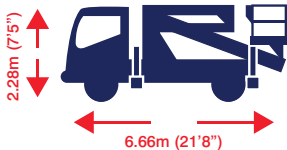

Call **0333 800 6000**
sales@smartplatforms.co.uk