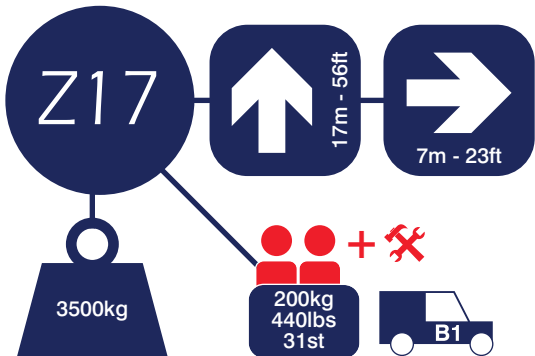

▶▶▶ Z17

1 Day
Self Drive
£149

5 Day
Self Drive
£596

CDW
Per Day
(If needed)
£32

1/2 Day
Operated
£285

Sat / Sun
Self Drive
£298