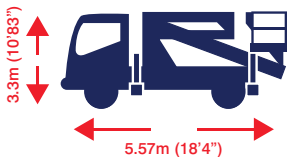

*Compact
2 Leg
Jacking!*

Call **0333 800 6000**
sales@smartplatforms.co.uk