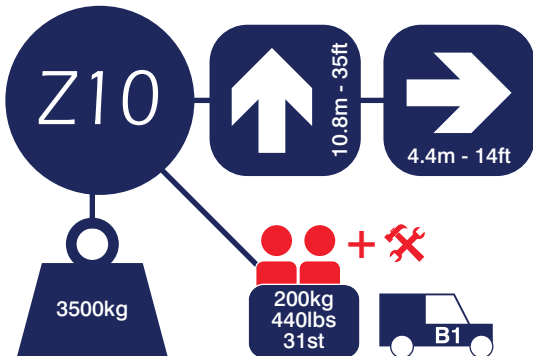

▶▶▶ Z10

1 Day
Self Drive
£99

5 Day
Self Drive
£396

CDW
Per Day
(If needed)
£32

1/2 Day
Operated
£285

Sat / Sun
Self Drive
£198