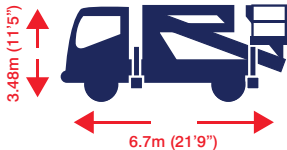

Call 0333 800 6000
sales@smartplatforms.co.uk