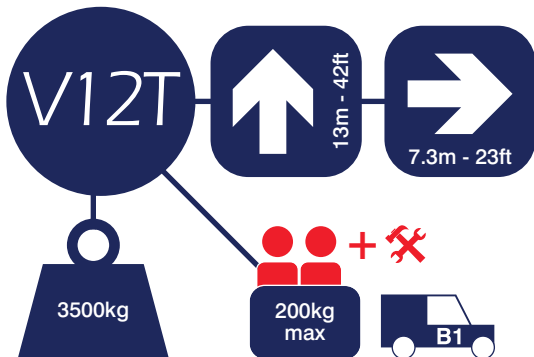

▶▶▶ V12T

1 Day
Self Drive
£124

5 Day
Self Drive
£496

CDW
Per Day
(If needed)
£32

1/2 Day
Operated
£285

Sat / Sun
Self Drive
£248