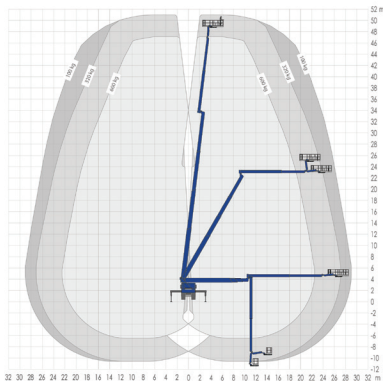

Call 0333 800 6000
sales@smartplatforms.co.uk

www.smartplatforms.co.uk