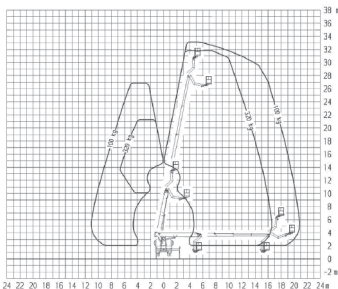

3.92m (12'10")

2.53m (8'4")