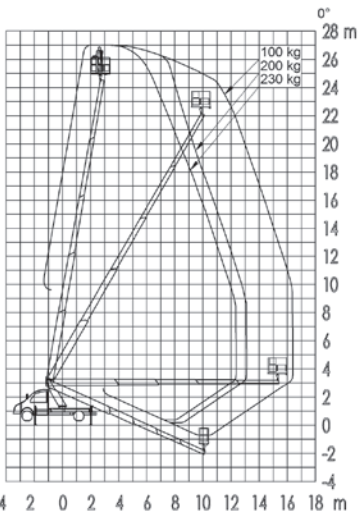

Call 0333 800 6000
sales@smartplatforms.co.uk

Only hired with IPAF 1b

www.smartplatforms.co.uk