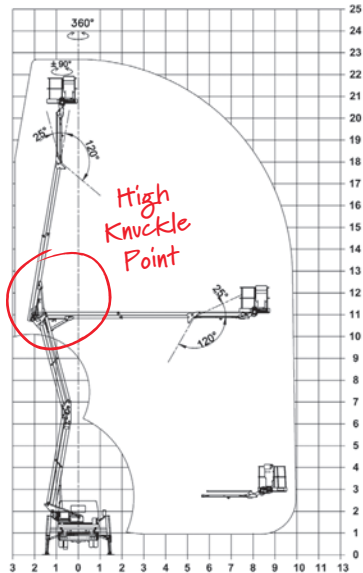

Call 0333 800 6000
sales@smartplatforms.co.uk

www.smartplatforms.co.uk