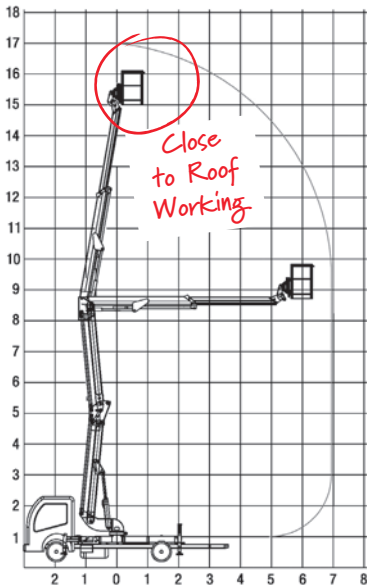

Call 0333 800 6000
sales@smartplatforms.co.uk

www.smartplatforms.co.uk