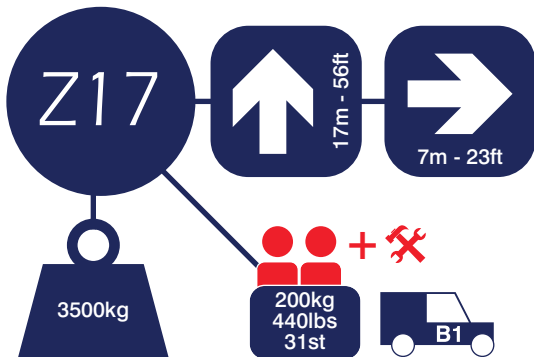

▶▶▶ Z17

1 Day
Self Drive
£149

5 Day
Self Drive
£596

CDW
Per Day
(If needed)
£32

1/2 Day
Operated
£285

Sat / Sun
Self Drive
£298