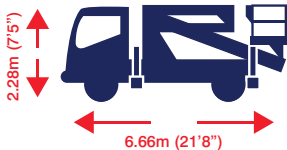

Call 0333 800 6000
sales@smartplatforms.co.uk

www.smartplatforms.co.uk