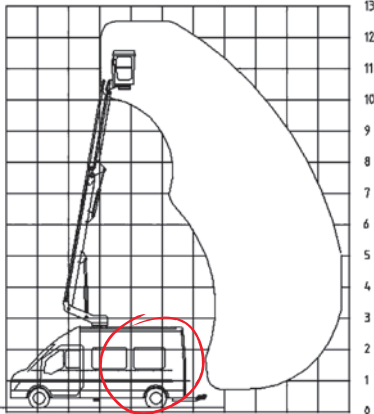

2.20m (7'3")

2.20m (7'3")