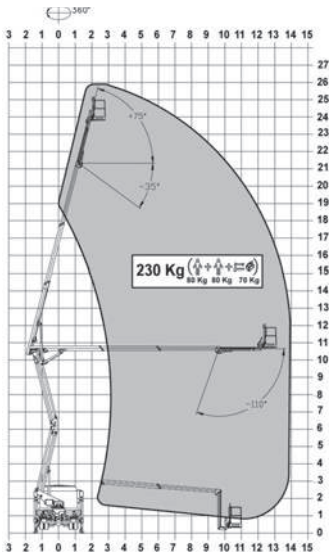

Call 0333 800 6000
sales@smartplatforms.co.uk

www.smartplatforms.co.uk