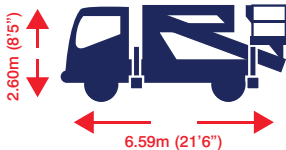

Call 0333 800 6000
sales@smartplatforms.co.uk

www.smartplatforms.co.uk