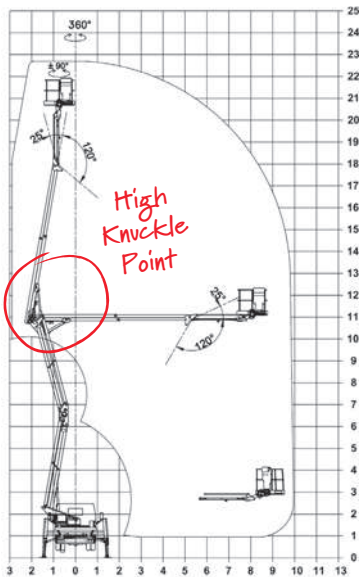

Call 0333 800 6000
sales@smartplatforms.co.uk

www.smartplatforms.co.uk