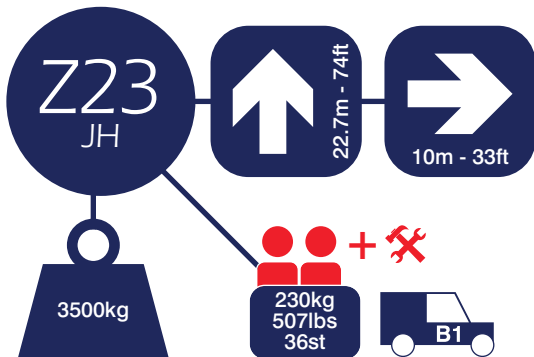

▶▶▶ Z23JH

1 Day
Self Drive
£194

5 Day
Self Drive
£776

CDW
Per Day
(If needed)
£29.50

1/2 Day
Operated
£305

Sat / Sun
Self Drive
£388