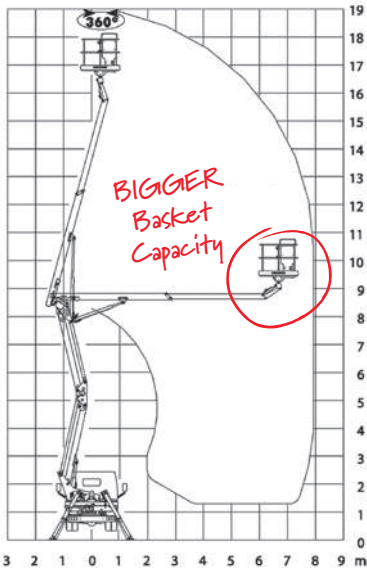

Call 0333 800 6000
sales@smartplatforms.co.uk

www.smartplatforms.co.uk