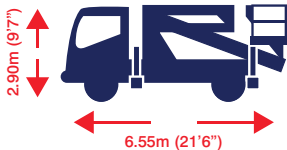

Call 0333 800 6000
sales@smartplatforms.co.uk

www.smartplatforms.co.uk