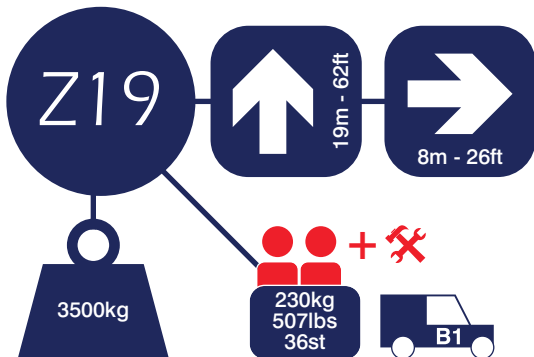

▶▶▶ Z19

1 Day
Self Drive
£159

5 Day
Self Drive
£636

CDW
Per Day
(If needed)
£29.50

1/2 Day
Operated
£275

Sat / Sun
Self Drive
£318