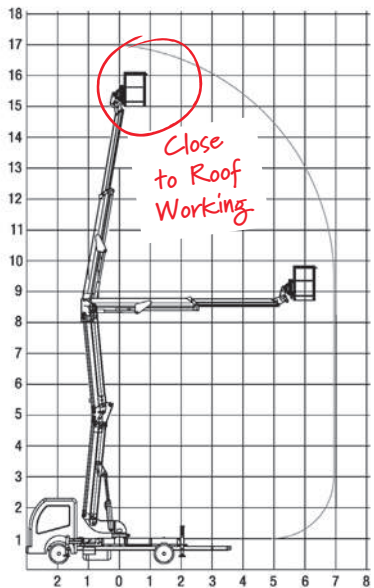

Call 0333 800 6000
sales@smartplatforms.co.uk

www.smartplatforms.co.uk