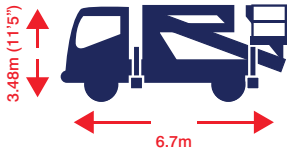

Call **0333 800 6000**
sales@smartplatforms.co.uk

www.smartplatforms.co.uk