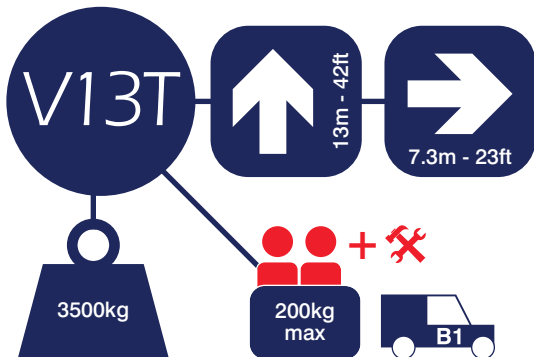

▶▶▶ V13T

1 Day
Self Drive
£119

5 Day
Self Drive
£476

CDW
Per Day
(If needed)
£29.50

1/2 Day
Operated
£275

Sat / Sun
Self Drive
£238