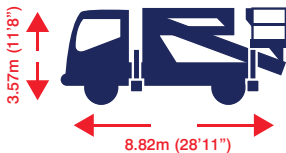

Call **0333 800 6000**
sales@smartplatforms.co.uk