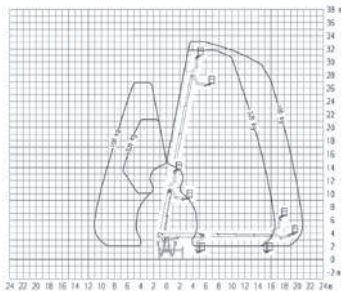

Jacking Option 1

Extended one side

- Width 3.92m (12ft 10")
- Max outreach at 100kg (1 person)
  21.2m (69ft 7")
- Max outreach at 320kg (3 persons)
  17m (55ft 9")

Jacking Option 2

Straight down jacks working over the side of vehicle

- Width 2.53m (8ft 3")
- Max outreach at 100kg (1 person)
  11m (36ft 1")
- Max outreach at 320kg (3 persons)
  6m (18ft 8")