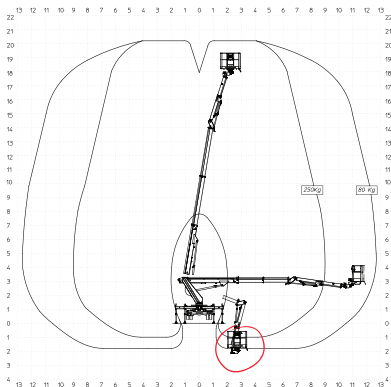

*Negative
Reach
2m*

Call 0333 800 6000
sales@smartplatforms.co.uk

www.smartplatforms.co.uk