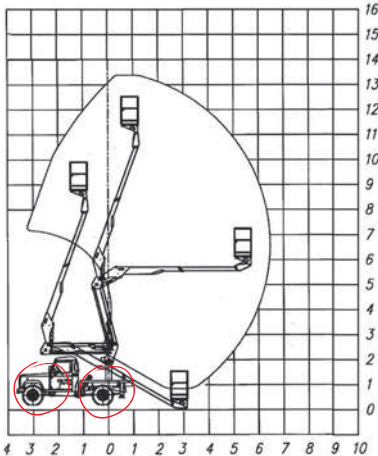

2.42m (7'11\"/>

1.98m (6'5\"/>