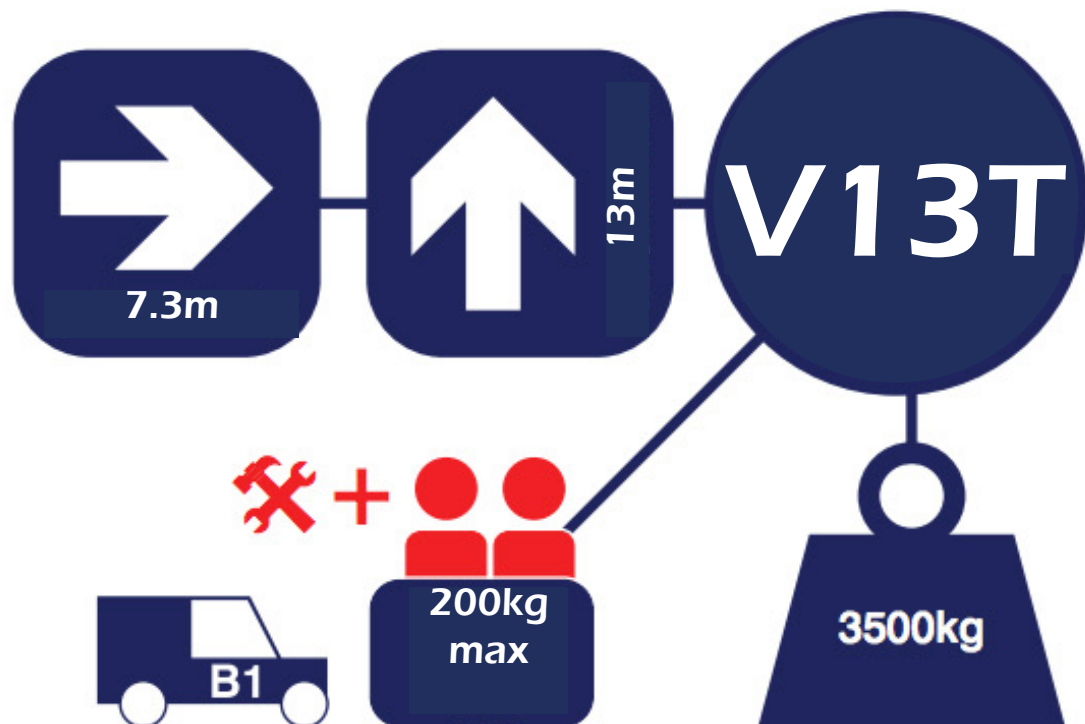

▶▶▶ V13T

1 Day
Self Drive
£114

5 Day
Self Drive
£456

CDW
Per Day
(if needed)
£29.50

1/2 Day
Operated
£269

Sat/Sun
Self Drive
£228

200kg
max

*Storage
Capacity*