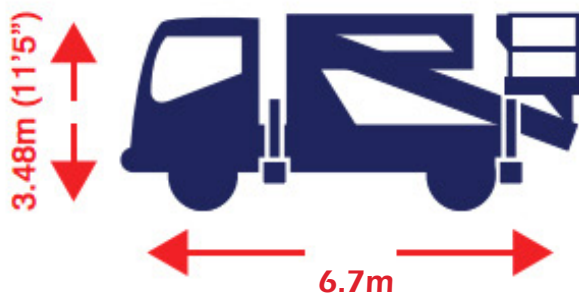

▶▶▶ V13T

1 Day
Self Drive
£114

5 Day
Self Drive
£456

CDW
Per Day
(if needed)
£29.50

1/2 Day
Operated
£269

Sat/Sun
Self Drive
£228

200kg
max

*Storage
Capacity*