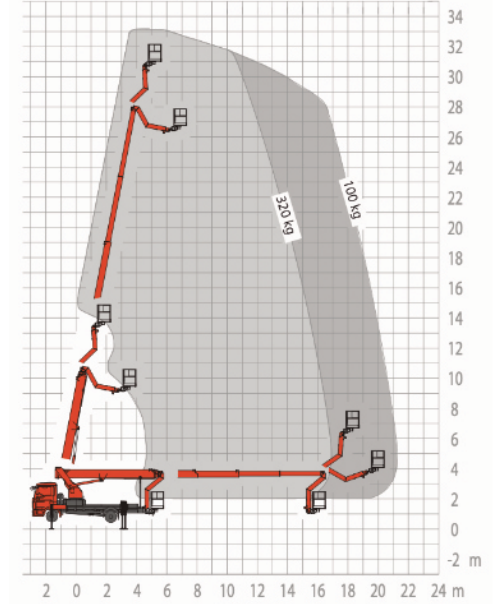

## VEHICLE SPECIFICATIONS

<b>Working height</b>	<b>33m</b>	Basket size	0.9 x 1.7m
<b>Outreach</b>	<b>21m</b>	Safe working load	320KG
Overall travel length	8.8m	Vehicle Weight	18 tonne
Overall travel height	3.6m	Cage Rotation	90° + 90°
Overall travel width	2.5m	Point load front/rear	56kN/42kN

## JACKING

	Full	One Side	Straight Down
<b>Width</b>	5.8m	3.92m	2.53m

## AVAILABLE EXTRAS

Lights

**SCAN ME FOR BOOKING & INFORMATION**

320KG      100KG