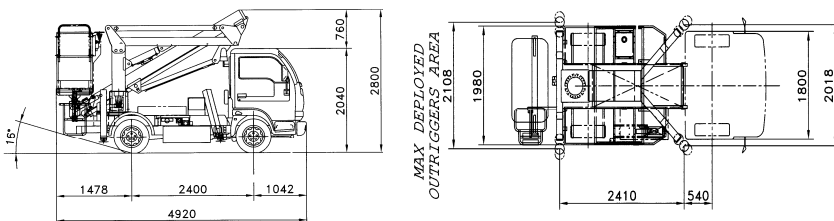

tel: 0871 871 92 92 fax: 0871 871 93 93

www.smartplatforms.co.uk