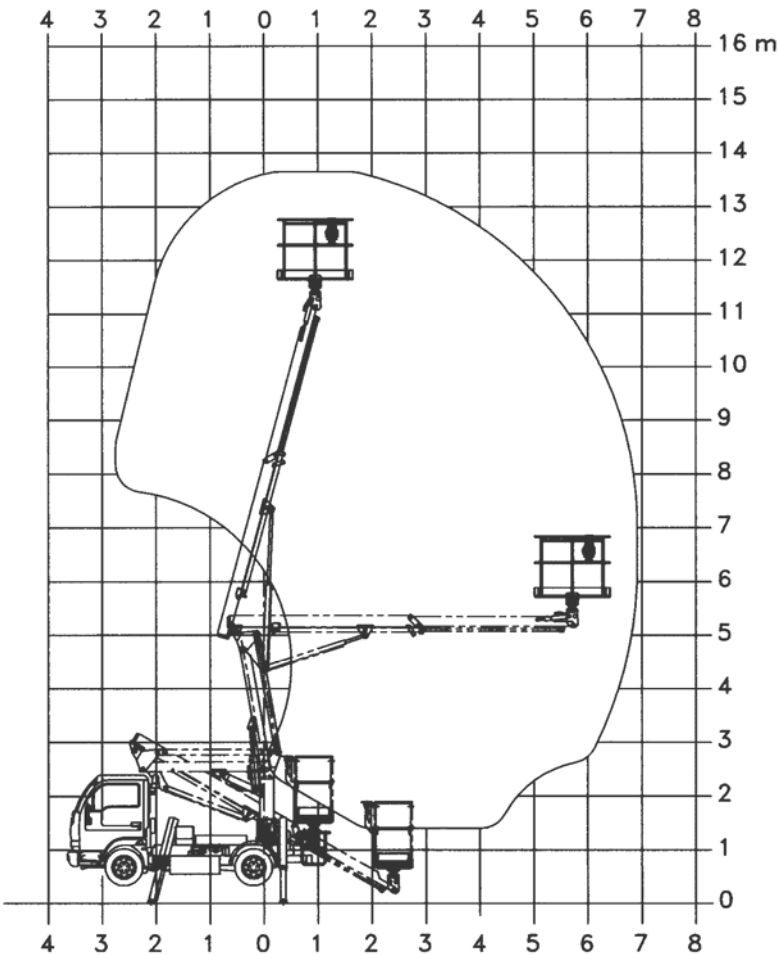

tel: 0871 871 92 92 fax: 0871 871 93 93

www.smartplatforms.co.uk