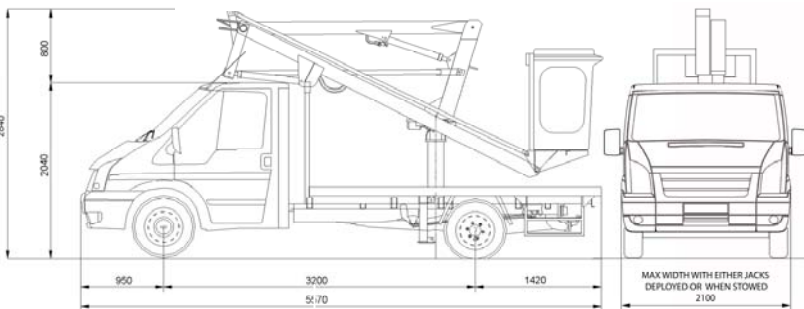

tel: 0871 871 92 92 fax: 0871 871 93 93

www.smartplatforms.co.uk