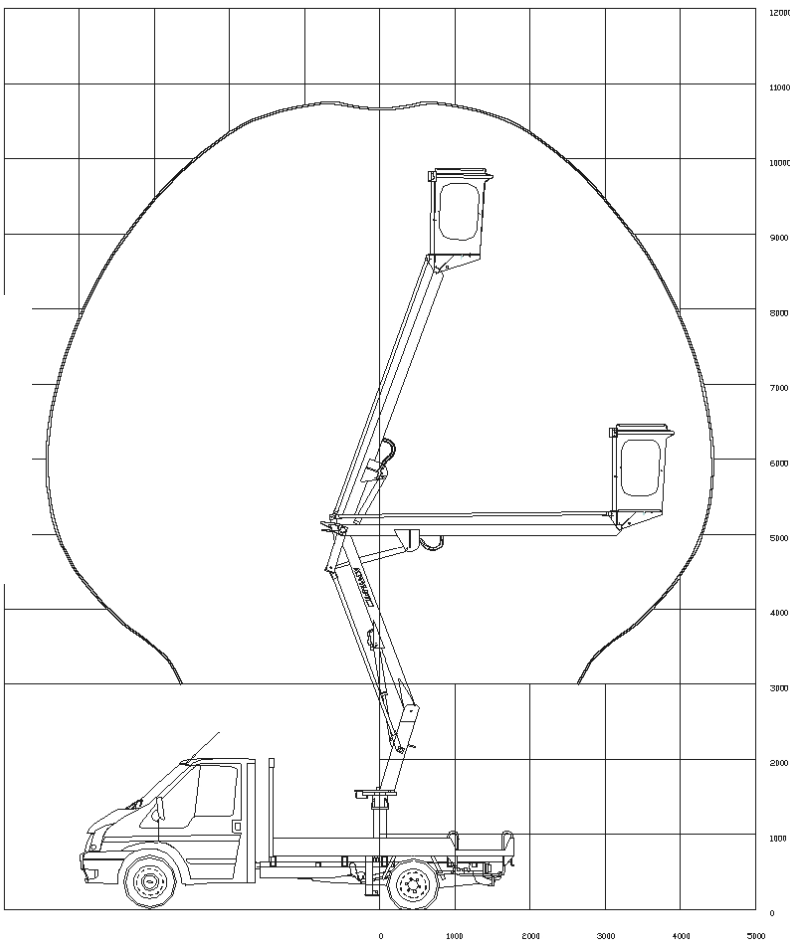

tel: 0871 871 92 92 fax: 0871 871 93 93

www.smartplatforms.co.uk